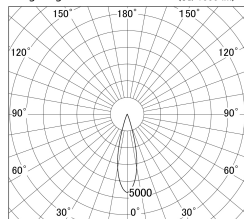

■ Lighting Distribution Curve (cd/1000 lm)