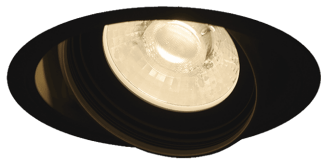

Item no. DD146-0825B9040

Series Name: cledy versa L-G tracklight
(DD146)