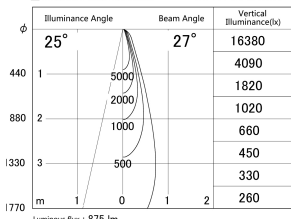

Item no. DD146-0825B9040

Series Name: cledy versa L-G tracklight
(DD146)

■ Lighting Distribution Curve (cd/1000 lm)

Installation	Recessed mount
Type	cledy versa L-G tracklight (DD146)
Fixture wattage	7.5W
Beam angle	27deg
Color Temp.	4000K
CRI	Ra>90
Luminous	873 lm
Body	Die-castaluminumalloy
Body finish	N/A
Trim finish	Black
Reflector finish	N/A
IP Rate	IP20
Light source	COB module
Input Voltage	AC220~240V
Dimming Type	Non-Dimmable
Certificate	CE,CCC
Cut Hole	100mm