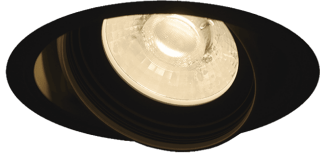

Item no. DD146-0835B9040

Series Name: cledy versa L-G tracklight
(DD146)