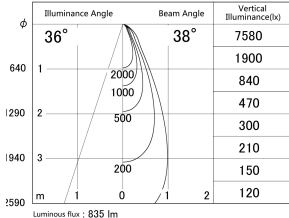

Item no. DD146-0835B9040

Series Name: cledy versa L-G tracklight
(DD146)

■ Lighting Distribution Curve (cd/1000 lm)

Installation	Recessed mount
Type	cledy versa L-G tracklight (DD146)
Fixture wattage	7.5W
Beam angle	38deg
Color Temp.	4000K
CRI	Ra>90
Luminous	837 lm
Body	Die-castaluminumalloy
Body finish	N/A
Trim finish	Black
Reflector finish	N/A
IP Rate	IP20
Light source	COB module
Input Voltage	AC220~240V
Dimming Type	Non-Dimmable
Certificate	CE,CCC
Cut Hole	100mm