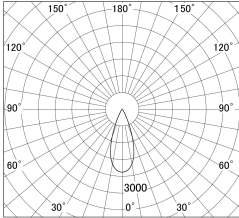

■ Lighting Distribution Curve (cd/1000 lm)