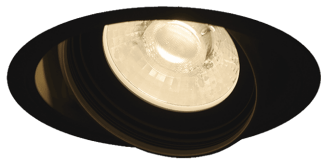

Item no. DD146-0850B9040

Series Name: cledy versa L-G tracklight
(DD146)