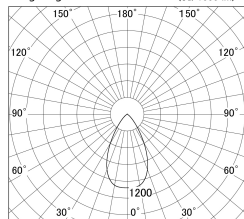

■ Lighting Distribution Curve (cd/1000 lm)