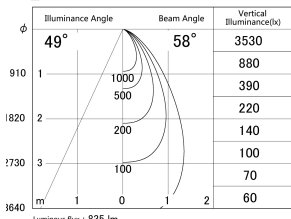

Item no. DD146-0850B9040

Series Name: cledy versa L-G tracklight
(DD146)

■ Lighting Distribution Curve (cd/1000 lm)

Installation	Recessed mount
Type	cledy versa L-G tracklight (DD146)
Fixture wattage	7.5W
Beam angle	58deg
Color Temp.	4000K
CRI	Ra>90
Luminous	833 lm
Body	Die-castaluminumalloy
Body finish	N/A
Trim finish	Black
Reflector finish	N/A
IP Rate	IP20
Light source	COB module
Input Voltage	AC220~240V
Dimming Type	Non-Dimmable
Certificate	CE,CCC
Cut Hole	100mm