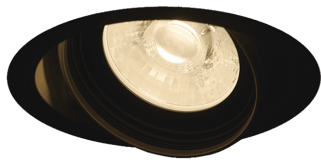

Item no. DD146-1515B9040

Series Name: cledy versa L-G tracklight (DD146)