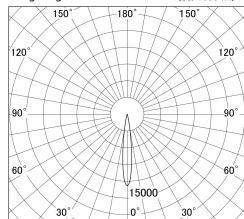

■ Lighting Distribution Curve (cd/1000 lm)

φ	Illuminance Angle	Beam Angle	Vertical Illuminance(lx)
220	13°	14°	64460
1			16110
2			7160
450			4030
2			2580
680			1790
3			1320
910			1010

Luminous flux : 1255 lm

Installation	Recessed mount
Type	cledy versa L-G tracklight (DD146)
Fixture wattage	14W
Beam angle	14deg
Color Temp.	4000K
CRI	Ra>90
Luminous	1254 lm
Body	Die-castaluminumalloy
Body finish	N/A
Trim finish	Black
Reflector finish	N/A
IP Rate	IP20
Light source	COB module
Input Voltage	AC220~240V
Dimming Type	Non-Dimmable
Certificate	CE,CCC
Cut Hole	100mm