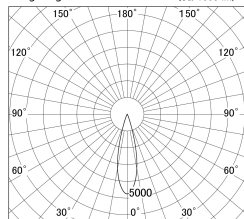

■ Lighting Distribution Curve (cd/1000 lm)