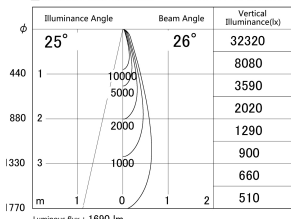

Item no. DD146-1525B9040

Series Name: cledy versa L-G tracklight
(DD146)

■ Lighting Distribution Curve (cd/1000 lm)

Installation	Recessed mount
Type	cledy versa L-G tracklight (DD146)
Fixture wattage	14W
Beam angle	26deg
Color Temp.	4000K
CRI	Ra>90
Luminous	1691 lm
Body	Die-castaluminumalloy
Body finish	N/A
Trim finish	Black
Reflector finish	N/A
IP Rate	IP20
Light source	COB module
Input Voltage	AC220~240V
Dimming Type	Non-Dimmable
Certificate	CE,CCC
Cut Hole	100mm