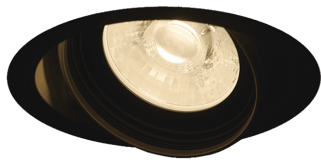

Item no. DD146-1525B9040

Series Name: cledy versa L-G tracklight
(DD146)