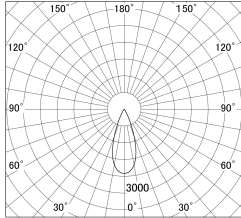

Item no. DD146-1535B9040

Series Name: cledy versa L-G tracklight
(DD146)

■ Lighting Distribution Curve (cd/1000 lm)

■ Direct Horizontal Illuminance DD146-1535B9040

Installation	Recessed mount
Type	cledy versa L-G tracklight (DD146)
Fixture wattage	14W
Beam angle	38deg
Color Temp.	4000K
CRI	Ra>90
Luminous	1620 lm
Body	Die-castaluminumalloy
Body finish	N/A
Trim finish	Black
Reflector finish	N/A
IP Rate	IP20
Light source	COB module
Input Voltage	AC220~240V
Dimming Type	Non-Dimmable
Certificate	CE,CCC
Cut Hole	100mm