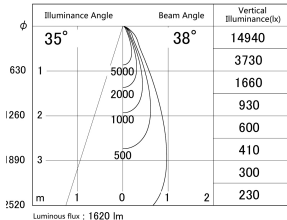

Item no. DD146-1535B9040

Series Name: cledy versa L-G tracklight
(DD146)

■ Lighting Distribution Curve (cd/1000 lm)

■ Direct Horizontal Illuminance DD146-1535B9040

Installation	Recessed mount
Type	cledy versa L-G tracklight (DD146)
Fixture wattage	14W
Beam angle	38deg
Color Temp.	4000K
CRI	Ra>90
Luminous	1620 lm
Body	Die-castaluminumalloy
Body finish	N/A
Trim finish	Black
Reflector finish	N/A
IP Rate	IP20
Light source	COB module
Input Voltage	AC220~240V
Dimming Type	Non-Dimmable
Certificate	CE,CCC
Cut Hole	100mm