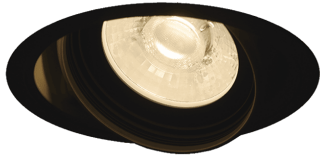

Item no. DD146-1535B9040

Series Name: cledy versa L-G tracklight
(DD146)

■ Lighting Distribution Curve (cd/1000 lm)

■ Direct Horizontal Illuminance DD146-1535B9040

Installation	Recessed mount
Type	cledy versa L-G tracklight (DD146)
Fixture wattage	14W
Beam angle	38deg
Color Temp.	4000K
CRI	Ra>90
Luminous	1620 lm
Body	Die-castaluminumalloy
Body finish	N/A
Trim finish	Black
Reflector finish	N/A
IP Rate	IP20
Light source	COB module
Input Voltage	AC220~240V
Dimming Type	Non-Dimmable
Certificate	CE,CCC
Cut Hole	100mm