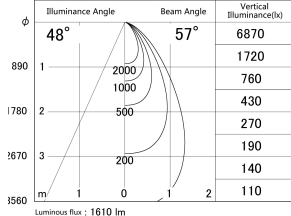

Item no. DD146-1550B9040

Series Name: cledy versa L-G tracklight
(DD146)

■ Lighting Distribution Curve (cd/1000 lm)

■ Direct Horizontal Illuminance DD146-1550B9040

Installation	Recessed mount
Type	cledy versa L-G tracklight (DD146)
Fixture wattage	14W
Beam angle	57deg
Color Temp.	4000K
CRI	Ra>90
Luminous	1611 lm
Body	Die-castaluminumalloy
Body finish	N/A
Trim finish	Black
Reflector finish	N/A
IP Rate	IP20
Light source	COB module
Input Voltage	AC220~240V
Dimming Type	Non-Dimmable
Certificate	CE,CCC
Cut Hole	100mm