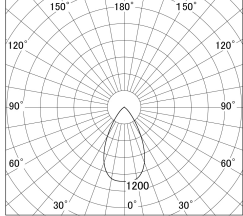

Item no. DD146-1550B9040

Series Name: cledy versa L-G tracklight
(DD146)

■ Lighting Distribution Curve (cd/1000 lm)

■ Direct Horizontal Illuminance DD146-1550B9040

Installation	Recessed mount
Type	cledy versa L-G tracklight (DD146)
Fixture wattage	14W
Beam angle	57deg
Color Temp.	4000K
CRI	Ra>90
Luminous	1611 lm
Body	Die-castaluminumalloy
Body finish	N/A
Trim finish	Black
Reflector finish	N/A
IP Rate	IP20
Light source	COB module
Input Voltage	AC220~240V
Dimming Type	Non-Dimmable
Certificate	CE,CCC
Cut Hole	100mm