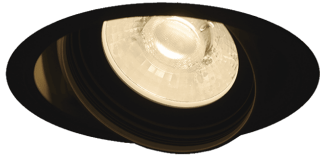

Item no. DD146-1550B9040

Series Name: cledy versa L-G tracklight
(DD146)

■ Lighting Distribution Curve (cd/1000 lm)

■ Direct Horizontal Illuminance DD146-1550B9040

Installation	Recessed mount
Type	cledy versa L-G tracklight (DD146)
Fixture wattage	14W
Beam angle	57deg
Color Temp.	4000K
CRI	Ra>90
Luminous	1611 lm
Body	Die-castaluminumalloy
Body finish	N/A
Trim finish	Black
Reflector finish	N/A
IP Rate	IP20
Light source	COB module
Input Voltage	AC220~240V
Dimming Type	Non-Dimmable
Certificate	CE,CCC
Cut Hole	100mm