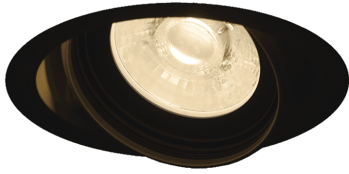

Item no. DD146-2015B9040

Series Name: cledy versa L-G tracklight
(DD146)