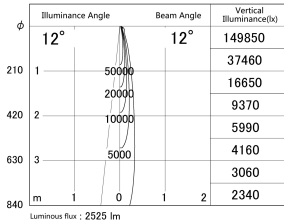

Item no. DD146-2015B9040

Series Name: cledy versa L-G tracklight
(DD146)

■ Lighting Distribution Curve (cd/1000 lm)

Installation	Recessed mount
Type	cledy versa L-G tracklight (DD146)
Fixture wattage	21W
Beam angle	12deg
Color Temp.	4000K
CRI	Ra>90
Luminous	2525 lm
Body	Die-castaluminumalloy
Body finish	N/A
Trim finish	Black
Reflector finish	N/A
IP Rate	IP20
Light source	COB module
Input Voltage	AC220~240V
Dimming Type	Non-Dimmable
Certificate	CE,CCC
Cut Hole	125mm