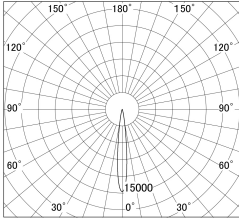

■ Lighting Distribution Curve (cd/1000 lm)