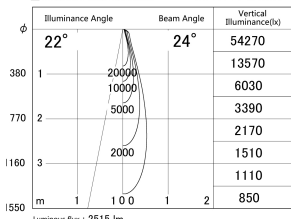

Item no. DD146-2025B9040

Series Name: cledy versa L-G tracklight
(DD146)

■ Lighting Distribution Curve (cd/1000 lm)

Installation	Recessed mount
Type	cledy versa L-G tracklight (DD146)
Fixture wattage	21W
Beam angle	24deg
Color Temp.	4000K
CRI	Ra>90
Luminous	2514 lm
Body	Die-castaluminumalloy
Body finish	N/A
Trim finish	Black
Reflector finish	N/A
IP Rate	IP20
Light source	COB module
Input Voltage	AC220~240V
Dimming Type	Non-Dimmable
Certificate	CE,CCC
Cut Hole	125mm