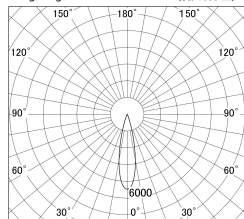

■ Lighting Distribution Curve (cd/1000 lm)