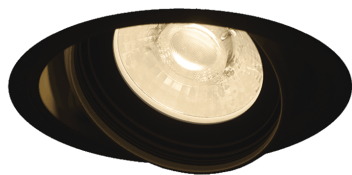

Item no. DD146-2035B9040

Series Name: cledy versa L-G tracklight
(DD146)