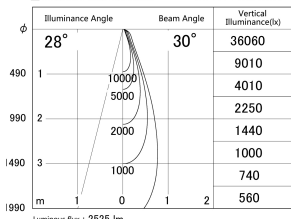

Item no. DD146-2035B9040

Series Name: cledy versa L-G tracklight
(DD146)

■ Lighting Distribution Curve (cd/1000 lm)

Installation	Recessed mount
Type	cledy versa L-G tracklight (DD146)
Fixture wattage	21W
Beam angle	30deg
Color Temp.	4000K
CRI	Ra>90
Luminous	2524 lm
Body	Die-castaluminumalloy
Body finish	N/A
Trim finish	Black
Reflector finish	N/A
IP Rate	IP20
Light source	COB module
Input Voltage	AC220~240V
Dimming Type	Non-Dimmable
Certificate	CE,CCC
Cut Hole	125mm