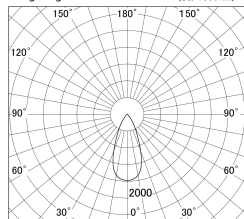

■ Lighting Distribution Curve (cd/1000 lm)