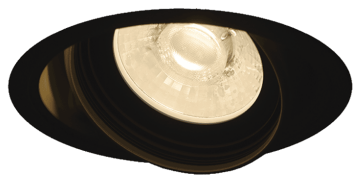

Item no. DD146-2050B9040

Series Name: cledy versa L-G tracklight
(DD146)