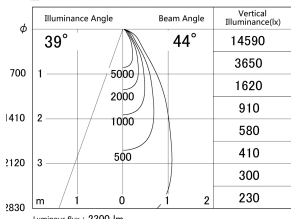

Item no. DD146-2050B9040

Series Name: cledy versa L-G tracklight
(DD146)

■ Lighting Distribution Curve (cd/1000 lm)

Installation	Recessed mount
Type	cledy versa L-G tracklight (DD146)
Fixture wattage	21W
Beam angle	44deg
Color Temp.	4000K
CRI	Ra>90
Luminous	2300 lm
Body	Die-castaluminumalloy
Body finish	N/A
Trim finish	Black
Reflector finish	N/A
IP Rate	IP20
Light source	COB module
Input Voltage	AC220~240V
Dimming Type	Non-Dimmable
Certificate	CE,CCC
Cut Hole	125mm