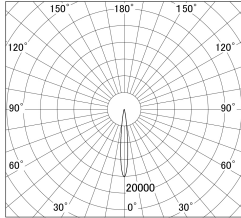

Item no. DD146-2515B9040

Series Name: cledy versa L-G tracklight
(DD146)

■ Lighting Distribution Curve (cd/1000 lm)

■ Direct Horizontal Illuminance DD146-2515B9040

Installation	Recessed mount
Type	cledy versa L-G tracklight (DD146)
Fixture wattage	24W
Beam angle	12deg
Color Temp.	4000K
CRI	Ra>90
Luminous	2407 lm
Body	Die-castaluminumalloy
Body finish	N/A
Trim finish	Black
Reflector finish	N/A
IP Rate	IP20
Light source	COB module
Input Voltage	AC220~240V
Dimming Type	Non-Dimmable
Certificate	CE,CCC
Cut Hole	125mm