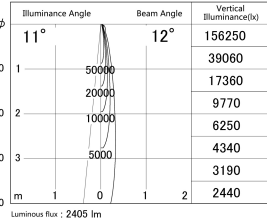

Item no. DD146-2515B9040

Series Name: cledy versa L-G tracklight
(DD146)

■ Lighting Distribution Curve (cd/1000 lm)

■ Direct Horizontal Illuminance DD146-2515B9040

Installation	Recessed mount
Type	cledy versa L-G tracklight (DD146)
Fixture wattage	24W
Beam angle	12deg
Color Temp.	4000K
CRI	Ra>90
Luminous	2407 lm
Body	Die-castaluminumalloy
Body finish	N/A
Trim finish	Black
Reflector finish	N/A
IP Rate	IP20
Light source	COB module
Input Voltage	AC220~240V
Dimming Type	Non-Dimmable
Certificate	CE,CCC
Cut Hole	125mm