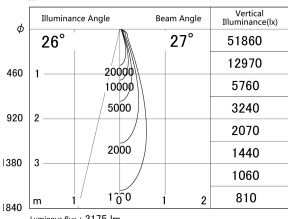

Item no. DD146-2525B9040

Series Name: cledy versa L-G tracklight
(DD146)

■ Lighting Distribution Curve (cd/1000 lm)

Installation	Recessed mount
Type	cledy versa L-G tracklight (DD146)
Fixture wattage	24W
Beam angle	27deg
Color Temp.	4000K
CRI	Ra>90
Luminous	3175 lm
Body	Die-castaluminumalloy
Body finish	N/A
Trim finish	Black
Reflector finish	N/A
IP Rate	IP20
Light source	COB module
Input Voltage	AC220~240V
Dimming Type	Non-Dimmable
Certificate	CE,CCC
Cut Hole	125mm