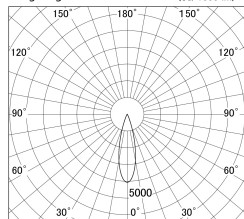

■ Lighting Distribution Curve (cd/1000 lm)