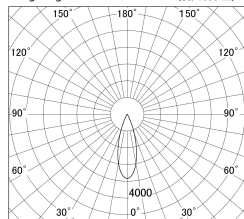

■ Lighting Distribution Curve (cd/1000 lm)