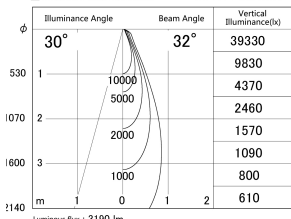

Item no. DD146-2535B9040

Series Name: cledy versa L-G tracklight
(DD146)

■ Lighting Distribution Curve (cd/1000 lm)

Installation	Recessed mount
Type	cledy versa L-G tracklight (DD146)
Fixture wattage	24W
Beam angle	32deg
Color Temp.	4000K
CRI	Ra>90
Luminous	3192 lm
Body	Die-castaluminumalloy
Body finish	N/A
Trim finish	Black
Reflector finish	N/A
IP Rate	IP20
Light source	COB module
Input Voltage	AC220~240V
Dimming Type	Non-Dimmable
Certificate	CE,CCC
Cut Hole	125mm