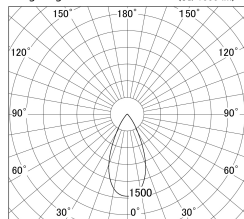

■ Lighting Distribution Curve (cd/1000 lm)