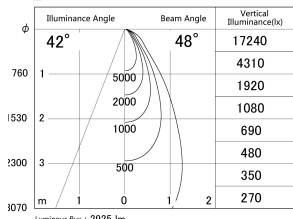

Item no. DD146-2550B9040

Series Name: cledy versa L-G tracklight
(DD146)

■ Lighting Distribution Curve (cd/1000 lm)

Installation	Recessed mount
Type	cledy versa L-G tracklight (DD146)
Fixture wattage	24W
Beam angle	48deg
Color Temp.	4000K
CRI	Ra>90
Luminous	2925 lm
Body	Die-castaluminumalloy
Body finish	N/A
Trim finish	Black
Reflector finish	N/A
IP Rate	IP20
Light source	COB module
Input Voltage	AC220~240V
Dimming Type	Non-Dimmable
Certificate	CE,CCC
Cut Hole	125mm