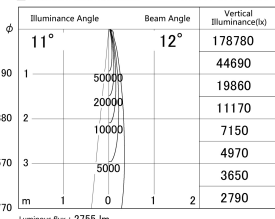

Item no. DD146-3015B9040

Series Name: cledy versa L-G tracklight
(DD146)

■ Lighting Distribution Curve (cd/1000 lm)

■ Direct Horizontal Illuminance DD146-3015B9040

Installation	Recessed mount
Type	cledy versa L-G tracklight (DD146)
Fixture wattage	28W
Beam angle	12deg
Color Temp.	4000K
CRI	Ra>90
Luminous	2754 lm
Body	Die-castaluminumalloy
Body finish	N/A
Trim finish	Black
Reflector finish	N/A
IP Rate	IP20
Light source	COB module
Input Voltage	AC220~240V
Dimming Type	Non-Dimmable
Certificate	CE,CCC
Cut Hole	125mm