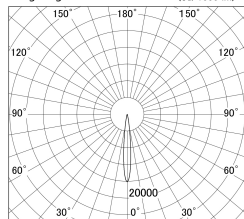

Item no. DD146-3015B9040

Series Name: cledy versa L-G tracklight
(DD146)

■ Lighting Distribution Curve (cd/1000 lm)

■ Direct Horizontal Illuminance DD146-3015B9040

Installation	Recessed mount
Type	cledy versa L-G tracklight (DD146)
Fixture wattage	28W
Beam angle	12deg
Color Temp.	4000K
CRI	Ra>90
Luminous	2754 lm
Body	Die-castaluminumalloy
Body finish	N/A
Trim finish	Black
Reflector finish	N/A
IP Rate	IP20
Light source	COB module
Input Voltage	AC220~240V
Dimming Type	Non-Dimmable
Certificate	CE,CCC
Cut Hole	125mm