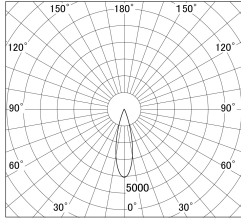

■ Lighting Distribution Curve (cd/1000 lm)