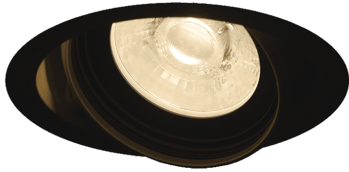

Item no. DD146-3025B9040

Series Name: cledy versa L-G tracklight (DD146)