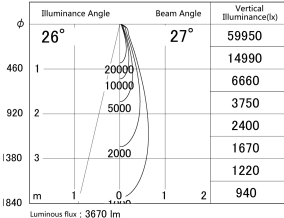

Item no. DD146-3025B9040

Series Name: cledy versa L-G tracklight (DD146)

■ Lighting Distribution Curve (cd/1000 lm)

Installation	Recessed mount
Type	cledy versa L-G tracklight (DD146)
Fixture wattage	28W
Beam angle	27deg
Color Temp.	4000K
CRI	Ra>90
Luminous	3670 lm
Body	Die-castaluminumalloy
Body finish	N/A
Trim finish	Black
Reflector finish	N/A
IP Rate	IP20
Light source	COB module
Input Voltage	AC220~240V
Dimming Type	Non-Dimmable
Certificate	CE,CCC
Cut Hole	125mm