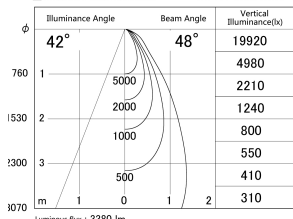

Item no. DD146-3050B9040

Series Name: cledy versa L-G tracklight
(DD146)

■ Lighting Distribution Curve (cd/1000 lm)

Installation	Recessed mount
Type	cledy versa L-G tracklight (DD146)
Fixture wattage	28W
Beam angle	48deg
Color Temp.	4000K
CRI	Ra>90
Luminous	3380 lm
Body	Die-castaluminumalloy
Body finish	N/A
Trim finish	Black
Reflector finish	N/A
IP Rate	IP20
Light source	COB module
Input Voltage	AC220~240V
Dimming Type	Non-Dimmable
Certificate	CE,CCC
Cut Hole	125mm