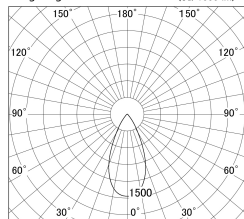

■ Lighting Distribution Curve (cd/1000 lm)