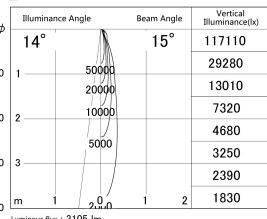

Item no. DD146-3515B9040

Series Name: cledy versa L-G tracklight  
(DD146)

■ Lighting Distribution Curve (cd/1000 lm)

■ Direct Horizontal Illuminance DD146-3515B9040

Installation	Recessed mount
Type	cledy versa L-G tracklight (DD146)
Fixture wattage	32W
Beam angle	15deg
Color Temp.	4000K
CRI	Ra>90
Luminous	3104 lm
Body	Die-castaluminumalloy
Body finish	N/A
Trim finish	Black
Reflector finish	N/A
IP Rate	IP20
Light source	COB module
Input Voltage	AC220~240V
Dimming Type	Non-Dimmable
Certificate	CE,CCC
Cut Hole	150mm