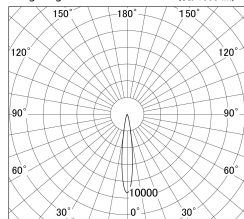

Item no. DD146-3515B9040

Series Name: cledy versa L-G tracklight  
(DD146)

■ Lighting Distribution Curve (cd/1000 lm)

■ Direct Horizontal Illuminance DD146-3515B9040

Installation	Recessed mount
Type	cledy versa L-G tracklight (DD146)
Fixture wattage	32W
Beam angle	15deg
Color Temp.	4000K
CRI	Ra>90
Luminous	3104 lm
Body	Die-castaluminumalloy
Body finish	N/A
Trim finish	Black
Reflector finish	N/A
IP Rate	IP20
Light source	COB module
Input Voltage	AC220~240V
Dimming Type	Non-Dimmable
Certificate	CE,CCC
Cut Hole	150mm