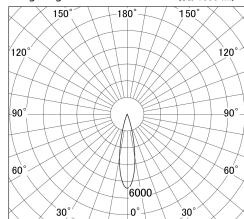

■ Lighting Distribution Curve (cd/1000 lm)