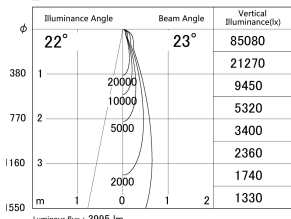

Item no. DD146-3525B9040

Series Name: cledy versa L-G tracklight
(DD146)

■ Lighting Distribution Curve (cd/1000 lm)

Installation	Recessed mount
Type	cledy versa L-G tracklight (DD146)
Fixture wattage	32W
Beam angle	23deg
Color Temp.	4000K
CRI	Ra>90
Luminous	3995 lm
Body	Die-castaluminumalloy
Body finish	N/A
Trim finish	Black
Reflector finish	N/A
IP Rate	IP20
Light source	COB module
Input Voltage	AC220~240V
Dimming Type	Non-Dimmable
Certificate	CE,CCC
Cut Hole	150mm