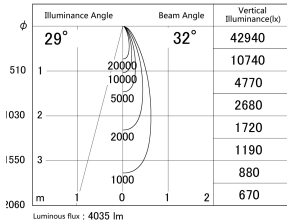

Item no. DD146-3535B9040

Series Name: cledy versa L-G tracklight
(DD146)

■ Lighting Distribution Curve (cd/1000 lm)

■ Direct Horizontal Illuminance DD146-3535B9040

Installation	Recessed mount
Type	cledy versa L-G tracklight (DD146)
Fixture wattage	32W
Beam angle	32deg
Color Temp.	4000K
CRI	Ra>90
Luminous	4035 lm
Body	Die-castaluminumalloy
Body finish	N/A
Trim finish	Black
Reflector finish	N/A
IP Rate	IP20
Light source	COB module
Input Voltage	AC220~240V
Dimming Type	Non-Dimmable
Certificate	CE,CCC
Cut Hole	150mm