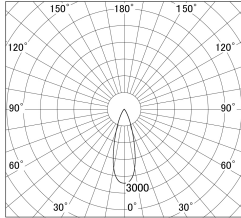

Item no. DD146-3535B9040

Series Name: cledy versa L-G tracklight
(DD146)

■ Lighting Distribution Curve (cd/1000 lm)

■ Direct Horizontal Illuminance DD146-3535B9040

Installation	Recessed mount
Type	cledy versa L-G tracklight (DD146)
Fixture wattage	32W
Beam angle	32deg
Color Temp.	4000K
CRI	Ra>90
Luminous	4035 lm
Body	Die-castaluminumalloy
Body finish	N/A
Trim finish	Black
Reflector finish	N/A
IP Rate	IP20
Light source	COB module
Input Voltage	AC220~240V
Dimming Type	Non-Dimmable
Certificate	CE,CCC
Cut Hole	150mm