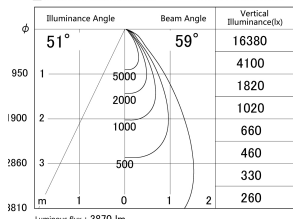

Item no. DD146-3550B9040

Series Name: cledy versa L-G tracklight
(DD146)

■ Lighting Distribution Curve (cd/1000 lm)

Installation	Recessed mount
Type	cledy versa L-G tracklight (DD146)
Fixture wattage	32W
Beam angle	59deg
Color Temp.	4000K
CRI	Ra>90
Luminous	3871 lm
Body	Die-castaluminumalloy
Body finish	N/A
Trim finish	Black
Reflector finish	N/A
IP Rate	IP20
Light source	COB module
Input Voltage	AC220~240V
Dimming Type	Non-Dimmable
Certificate	CE,CCC
Cut Hole	150mm