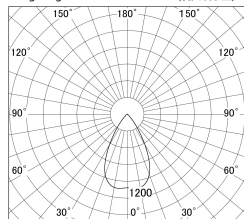

■ Lighting Distribution Curve (cd/1000 lm)