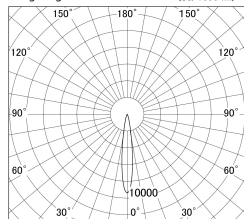

■ Lighting Distribution Curve (cd/1000 lm)