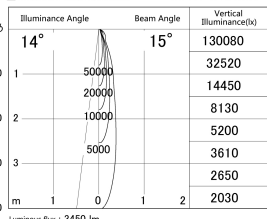

Item no. DD146-4015B9040

Series Name: cledy versa L-G tracklight
(DD146)

■ Lighting Distribution Curve (cd/1000 lm)

Installation	Recessed mount
Type	cledy versa L-G tracklight (DD146)
Fixture wattage	36W
Beam angle	15deg
Color Temp.	4000K
CRI	Ra>90
Luminous	3448 lm
Body	Die-castaluminumalloy
Body finish	N/A
Trim finish	Black
Reflector finish	N/A
IP Rate	IP20
Light source	COB module
Input Voltage	AC220~240V
Dimming Type	Non-Dimmable
Certificate	CE,CCC
Cut Hole	150mm