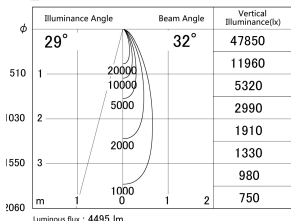

Item no. DD146-4035B9040

Series Name: cledy versa L-G tracklight (DD146)

■ Lighting Distribution Curve (cd/1000 lm)

■ Direct Horizontal Illuminance DD146-4035B9040

Installation	Recessed mount
Type	cledy versa L-G tracklight (DD146)
Fixture wattage	36W
Beam angle	32deg
Color Temp.	4000K
CRI	Ra>90
Luminous	4496 lm
Body	Die-castaluminumalloy
Body finish	N/A
Trim finish	Black
Reflector finish	N/A
IP Rate	IP20
Light source	COB module
Input Voltage	AC220~240V
Dimming Type	Non-Dimmable
Certificate	CE,CCC
Cut Hole	150mm