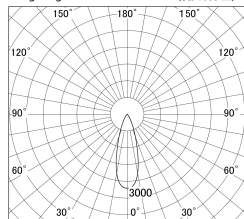

Item no. DD146-4035B9040

Series Name: cledy versa L-G tracklight (DD146)

■ Lighting Distribution Curve (cd/1000 lm)

■ Direct Horizontal Illuminance DD146-4035B9040

Installation	Recessed mount
Type	cledy versa L-G tracklight (DD146)
Fixture wattage	36W
Beam angle	32deg
Color Temp.	4000K
CRI	Ra>90
Luminous	4496 lm
Body	Die-castaluminumalloy
Body finish	N/A
Trim finish	Black
Reflector finish	N/A
IP Rate	IP20
Light source	COB module
Input Voltage	AC220~240V
Dimming Type	Non-Dimmable
Certificate	CE,CCC
Cut Hole	150mm