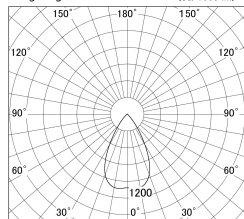

■ Lighting Distribution Curve (cd/1000 lm)