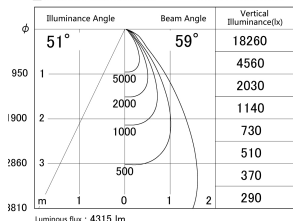

Item no. DD146-4050B9040

Series Name: cledy versa L-G tracklight
(DD146)

■ Lighting Distribution Curve (cd/1000 lm)

Installation	Recessed mount
Type	cledy versa L-G tracklight (DD146)
Fixture wattage	36W
Beam angle	59deg
Color Temp.	4000K
CRI	Ra>90
Luminous	4313 lm
Body	Die-castaluminumalloy
Body finish	N/A
Trim finish	Black
Reflector finish	N/A
IP Rate	IP20
Light source	COB module
Input Voltage	AC220~240V
Dimming Type	Non-Dimmable
Certificate	CE,CCC
Cut Hole	150mm