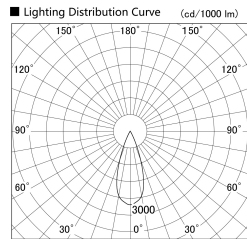

Item no. DD155-0835DW9040-FX

Series Name: AMMA High-efficiency Lens type Antiglare downlight (DD155-AG-FX)

Installation	Recessed mount
Type	AMMA High-efficiency Lens type Antiglare downlight (DD155-AG-FX)
Fixture wattage	7.5W
Beam angle	37deg
Color Temp.	4000K
CRI	Ra>90
Luminous	842 lm
Body	Die-cast aluminum alloy
Body finish	N/A
Trim finish	White
Reflector finish	Dark Mirror
IP Rate	IP20
Light source	COB module
Input Voltage	AC220~240V
Dimming Type	Non-Dimmable
Certificate	CE,CCC
Cut Hole	100mm