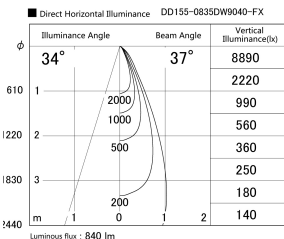

Item no. DD155-0835DW9040-FX

Series Name: AMMA High-efficiency Lens type Antiglare downlight (DD155-AG-FX)

Installation	Recessed mount
Type	AMMA High-efficiency Lens type Antiglare downlight (DD155-AG-FX)
Fixture wattage	7.5W
Beam angle	37deg
Color Temp.	4000K
CRI	Ra>90
Luminous	842 lm
Body	Die-cast aluminum alloy
Body finish	N/A
Trim finish	White
Reflector finish	Dark Mirror
IP Rate	IP20
Light source	COB module
Input Voltage	AC220~240V
Dimming Type	Non-Dimmable
Certificate	CE,CCC
Cut Hole	100mm