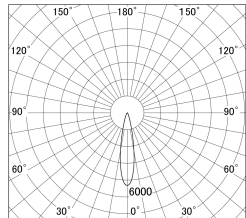

Item no. DD133-1420W9027

Series Name:  $\Phi$ 80 series (DD133)

Installation	Recessed mount
Type	Lens type small adjustable downlight
Fixture wattage	14W
Beam angle	21deg
Color Temp.	2700K
CRI	Ra>90
Luminous	1337 lm
Body	Die-cast aluminum alloy
Body finish	N/A
Trim finish	White
Reflector finish	N/A
IP Rate	IP20
Light source	COB module
Input Voltage	AC220~240V
Dimming Type	Non-Dimmable
Certificate	CE,CCC
Cut Hole	80mm

■ Lighting Distribution Curve (cd/1000 lm)

■ Direct Horizontal Illuminance DD133-1420W9027