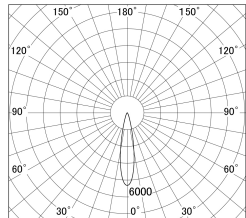

Item no. DD133-0820W9027

Series Name:  $\Phi$ 80 series (DD133)

Installation	Recessed mount
Type	Lens type small adjustable downlight
Fixture wattage	7.5W
Beam angle	21deg
Color Temp.	2700K
CRI	Ra>90
Luminous	725 lm
Body	Die-castaluminumalloy
Body finish	N/A
Trim finish	White
Reflector finish	N/A
IP Rate	IP20
Light source	COB module
Input Voltage	AC220~240V
Dimming Type	Non-Dimmable
Certificate	CE,CCC
Cut Hole	80mm

■ Lighting Distribution Curve (cd/1000 lm)

■ Direct Horizontal Illuminance DD133-0820W9027