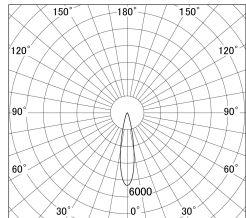

Item no. DD133-0520W9027

Series Name: Φ 80 series (DD133)

Installation	Recessed mount
Type	Lens type small adjustable downlight
Fixture wattage	5W
Beam angle	21deg
Color Temp.	2700K
CRI	Ra>90
Luminous	494 lm
Body	Die-castaluminumalloy
Body finish	N/A
Trim finish	White
Reflector finish	N/A
IP Rate	IP20
Light source	COB module
Input Voltage	AC220~240V
Dimming Type	Non-Dimmable
Certificate	CE,CCC
Cut Hole	80mm

■ Lighting Distribution Curve (cd/1000 lm)

■ Direct Horizontal Illuminance DD133-0520W9027