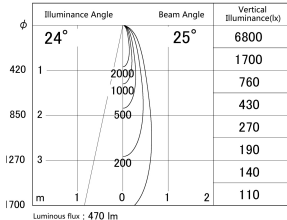

Item no. DD133-0525W9027

Series Name: Φ 80 series (DD133)

■ Lighting Distribution Curve (cd/1000 lm)

Installation	Recessed mount
Type	Lens type small adjustable downlight
Fixture wattage	5W
Beam angle	25deg
Color Temp.	2700K
CRI	Ra>90
Luminous	469 lm
Body	Die-cast aluminum alloy
Body finish	N/A
Trim finish	White
Reflector finish	N/A
IP Rate	IP20
Light source	COB module
Input Voltage	AC220~240V
Dimming Type	Non-Dimmable
Certificate	CE,CCC
Cut Hole	80mm