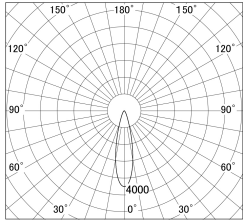

■ Lighting Distribution Curve (cd/1000 lm)