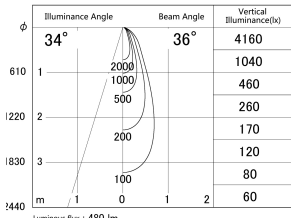

Item no. DD133-0535W9027

Series Name: Φ 80 series (DD133)

■ Lighting Distribution Curve (cd/1000 lm)

■ Direct Horizontal Illuminance DD133-0535W9027

Installation	Recessed mount
Type	Lens type small adjustable downlight
Fixture wattage	5W
Beam angle	36deg
Color Temp.	2700K
CRI	Ra>90
Luminous	482 lm
Body	Die-cast aluminum alloy
Body finish	N/A
Trim finish	White
Reflector finish	N/A
IP Rate	IP20
Light source	COB module
Input Voltage	AC220~240V
Dimming Type	Non-Dimmable
Certificate	CE,CCC
Cut Hole	80mm