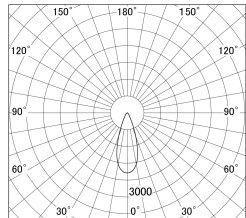

Item no. DD133-0535W9027

Series Name: Φ 80 series (DD133)

■ Lighting Distribution Curve (cd/1000 lm)

■ Direct Horizontal Illuminance DD133-0535W9027

Installation	Recessed mount
Type	Lens type small adjustable downlight
Fixture wattage	5W
Beam angle	36deg
Color Temp.	2700K
CRI	Ra>90
Luminous	482 lm
Body	Die-cast aluminum alloy
Body finish	N/A
Trim finish	White
Reflector finish	N/A
IP Rate	IP20
Light source	COB module
Input Voltage	AC220~240V
Dimming Type	Non-Dimmable
Certificate	CE,CCC
Cut Hole	80mm