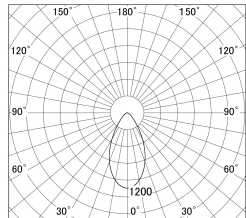

Item no. DD133-0550W9027

Series Name: Φ 80 series (DD133)

Installation	Recessed mount
Type	Lens type small adjustable downlight
Fixture wattage	5W
Beam angle	53deg
Color Temp.	2700K
CRI	Ra>90
Luminous	454 lm
Body	Die-castaluminumalloy
Body finish	N/A
Trim finish	White
Reflector finish	N/A
IP Rate	IP20
Light source	COB module
Input Voltage	AC220~240V
Dimming Type	Non-Dimmable
Certificate	CE,CCC
Cut Hole	80mm

■ Lighting Distribution Curve (cd/1000 lm)

■ Direct Horizontal Illuminance DD133-0550W9027