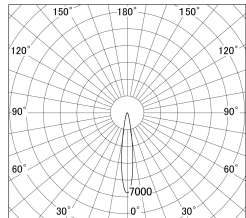

Item no. DD133-1415W9030

Series Name: Φ 80 series (DD133)

Installation	Recessed mount
Type	Lens type small adjustable downlight
Fixture wattage	14W
Beam angle	16deg
Color Temp.	3000K
CRI	Ra>90
Luminous	1104 lm
Body	Die-castaluminumalloy
Body finish	N/A
Trim finish	White
Reflector finish	N/A
IP Rate	IP20
Light source	COB module
Input Voltage	AC220~240V
Dimming Type	Non-Dimmable
Certificate	CE,CCC
Cut Hole	80mm

■ Lighting Distribution Curve (cd/1000 lm)

■ Direct Horizontal Illuminance DD133-1415W9030