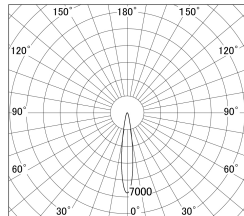

Item no. DD133-0815W9030

Series Name: Φ80 series (DD133)

■ Lighting Distribution Curve (cd/1000 lm)

■ Direct Horizontal Illuminance DD133-0815W9030

Installation	Recessed mount
Type	Lens type small adjustable downlight
Fixture wattage	7.5W
Beam angle	16deg
Color Temp.	3000K
CRI	Ra>90
Luminous	611 lm
Body	Die-cast aluminum alloy
Body finish	N/A
Trim finish	White
Reflector finish	N/A
IP Rate	IP20
Light source	COB module
Input Voltage	AC220~240V
Dimming Type	Non-Dimmable
Certificate	CE,CCC
Cut Hole	80mm