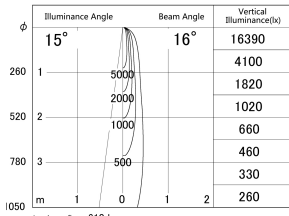

Item no. DD133-0815W9030

Series Name: Φ80 series (DD133)

■ Lighting Distribution Curve (cd/1000 lm)

■ Direct Horizontal Illuminance DD133-0815W9030

Installation	Recessed mount
Type	Lens type small adjustable downlight
Fixture wattage	7.5W
Beam angle	16deg
Color Temp.	3000K
CRI	Ra>90
Luminous	611 lm
Body	Die-cast aluminum alloy
Body finish	N/A
Trim finish	White
Reflector finish	N/A
IP Rate	IP20
Light source	COB module
Input Voltage	AC220~240V
Dimming Type	Non-Dimmable
Certificate	CE,CCC
Cut Hole	80mm