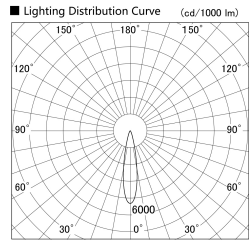

Item no. DD133-0820W9030

Series Name: Φ80 series (DD133)

Installation	Recessed mount
Type	Lens type small adjustable downlight
Fixture wattage	7.5W
Beam angle	21deg
Color Temp.	3000K
CRI	Ra>90
Luminous	732 lm
Body	Die-cast aluminum alloy
Body finish	N/A
Trim finish	White
Reflector finish	N/A
IP Rate	IP20
Light source	COB module
Input Voltage	AC220~240V
Dimming Type	Non-Dimmable
Certificate	CE,CCC
Cut Hole	80mm