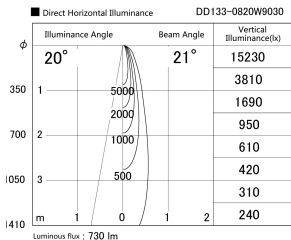

Item no. DD133-0820W9030

Series Name: Φ80 series (DD133)

Installation	Recessed mount
Type	Lens type small adjustable downlight
Fixture wattage	7.5W
Beam angle	21deg
Color Temp.	3000K
CRI	Ra>90
Luminous	732 lm
Body	Die-cast aluminum alloy
Body finish	N/A
Trim finish	White
Reflector finish	N/A
IP Rate	IP20
Light source	COB module
Input Voltage	AC220~240V
Dimming Type	Non-Dimmable
Certificate	CE,CCC
Cut Hole	80mm