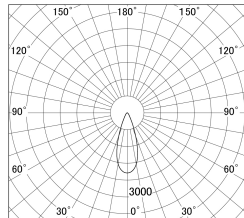

Item no. DD133-0835W9030

Series Name: Φ 80 series (DD133)

Installation	Recessed mount
Type	Lens type small adjustable downlight
Fixture wattage	7.5W
Beam angle	36deg
Color Temp.	3000K
CRI	Ra>90
Luminous	715 lm
Body	Die-cast aluminum alloy
Body finish	N/A
Trim finish	White
Reflector finish	N/A
IP Rate	IP20
Light source	COB module
Input Voltage	AC220~240V
Dimming Type	Non-Dimmable
Certificate	CE,CCC
Cut Hole	80mm

■ Lighting Distribution Curve (cd/1000 lm)

■ Direct Horizontal Illuminance DD133-0835W9030