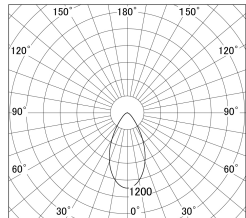

Item no. DD133-0850W9030

Series Name: Φ 80 series (DD133)

Installation	Recessed mount
Type	Lens type small adjustable downlight
Fixture wattage	7.5W
Beam angle	53deg
Color Temp.	3000K
CRI	Ra>90
Luminous	674 lm
Body	Die-cast aluminum alloy
Body finish	N/A
Trim finish	White
Reflector finish	N/A
IP Rate	IP20
Light source	COB module
Input Voltage	AC220~240V
Dimming Type	Non-Dimmable
Certificate	CE,CCC
Cut Hole	80mm

■ Lighting Distribution Curve (cd/1000 lm)

■ Direct Horizontal Illuminance DD133-0850W9030