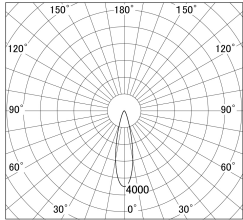

■ Lighting Distribution Curve (cd/1000 lm)