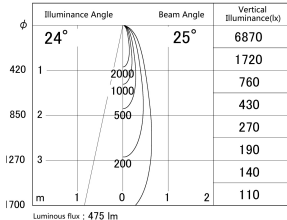

Item no. DD133-0525W9030

Series Name: Φ80 series (DD133)

■ Lighting Distribution Curve (cd/1000 lm)

Installation	Recessed mount
Type	Lens type small adjustable downlight
Fixture wattage	5W
Beam angle	25deg
Color Temp.	3000K
CRI	Ra>90
Luminous	474 lm
Body	Die-castaluminumalloy
Body finish	N/A
Trim finish	White
Reflector finish	N/A
IP Rate	IP20
Light source	COB module
Input Voltage	AC220~240V
Dimming Type	Non-Dimmable
Certificate	CE,CCC
Cut Hole	80mm