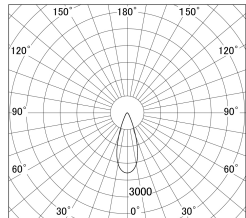

Item no. DD133-0535W9030

Series Name:  $\Phi$ 80 series (DD133)

Installation	Recessed mount
Type	Lens type small adjustable downlight
Fixture wattage	5W
Beam angle	36deg
Color Temp.	3000K
CRI	Ra>90
Luminous	487 lm
Body	Die-castaluminumalloy
Body finish	N/A
Trim finish	White
Reflector finish	N/A
IP Rate	IP20
Light source	COB module
Input Voltage	AC220~240V
Dimming Type	Non-Dimmable
Certificate	CE,CCC
Cut Hole	80mm

■ Lighting Distribution Curve (cd/1000 lm)

■ Direct Horizontal Illuminance DD133-0535W9030