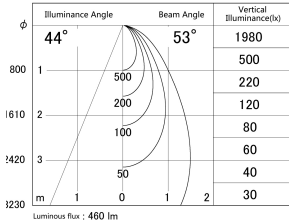

Item no. DD133-0550W9030

Series Name: Φ 80 series (DD133)

■ Lighting Distribution Curve (cd/1000 lm)

Installation	Recessed mount
Type	Lens type small adjustable downlight
Fixture wattage	5W
Beam angle	53deg
Color Temp.	3000K
CRI	Ra>90
Luminous	459 lm
Body	Die-castaluminumalloy
Body finish	N/A
Trim finish	White
Reflector finish	N/A
IP Rate	IP20
Light source	COB module
Input Voltage	AC220~240V
Dimming Type	Non-Dimmable
Certificate	CE,CCC
Cut Hole	80mm