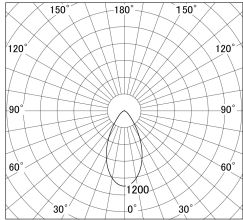

■ Lighting Distribution Curve (cd/1000 lm)