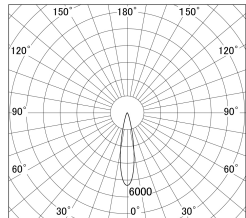

Item no. DD133-0820W9035

Series Name: Φ 80 series (DD133)

■ Lighting Distribution Curve (cd/1000 lm)

■ Direct Horizontal Illuminance DD133-0820W9035

| | |
|------------------|--------------------------------------|
| Installation | Recessed mount |
| Type | Lens type small adjustable downlight |
| Fixture wattage | 7.5W |
| Beam angle | 21deg |
| Color Temp. | 3500K |
| CRI | Ra>90 |
| Luminous | 761 lm |
| Body | Die-cast aluminum alloy |
| Body finish | N/A |
| Trim finish | White |
| Reflector finish | N/A |
| IP Rate | IP20 |
| Light source | COB module |
| Input Voltage | AC220~240V |
| Dimming Type | Non-Dimmable |
| Certificate | CE,CCC |
| Cut Hole | 80mm |