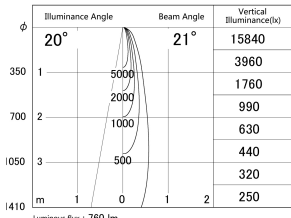

Item no. DD133-0820W9035

Series Name: Φ 80 series (DD133)

■ Lighting Distribution Curve (cd/1000 lm)

■ Direct Horizontal Illuminance DD133-0820W9035

| | |
|------------------|--------------------------------------|
| Installation | Recessed mount |
| Type | Lens type small adjustable downlight |
| Fixture wattage | 7.5W |
| Beam angle | 21deg |
| Color Temp. | 3500K |
| CRI | Ra>90 |
| Luminous | 761 lm |
| Body | Die-cast aluminum alloy |
| Body finish | N/A |
| Trim finish | White |
| Reflector finish | N/A |
| IP Rate | IP20 |
| Light source | COB module |
| Input Voltage | AC220~240V |
| Dimming Type | Non-Dimmable |
| Certificate | CE,CCC |
| Cut Hole | 80mm |