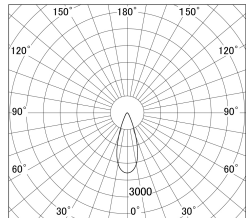

Installation	Recessed mount
Type	Lens type small adjustable downlight
Fixture wattage	7.5W
Beam angle	36deg
Color Temp.	3500K
CRI	Ra>90
Luminous	744 lm
Body	Die-castaluminumalloy
Body finish	N/A
Trim finish	White
Reflector finish	N/A
IP Rate	IP20
Light source	COB module
Input Voltage	AC220~240V
Dimming Type	Non-Dimmable
Certificate	CE,CCC
Cut Hole	80mm

■ Lighting Distribution Curve (cd/1000 lm)