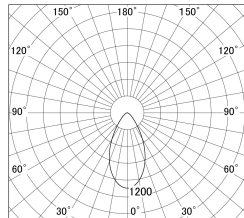

Item no. DD133-0850W9035

Series Name: Φ 80 series (DD133)

Installation	Recessed mount
Type	Lens type small adjustable downlight
Fixture wattage	7.5W
Beam angle	53deg
Color Temp.	3500K
CRI	Ra>90
Luminous	701 lm
Body	Die-cast aluminum alloy
Body finish	N/A
Trim finish	White
Reflector finish	N/A
IP Rate	IP20
Light source	COB module
Input Voltage	AC220~240V
Dimming Type	Non-Dimmable
Certificate	CE,CCC
Cut Hole	80mm

■ Lighting Distribution Curve (cd/1000 lm)

■ Direct Horizontal Illuminance DD133-0850W9035