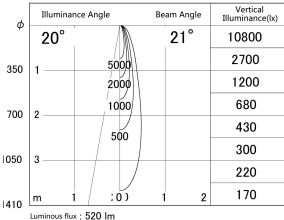

Item no. DD133-0520W9035

Series Name: Φ80 series (DD133)

■ Lighting Distribution Curve (cd/1000 lm)

■ Direct Horizontal Illuminance DD133-0520W9035

Installation	Recessed mount
Type	Lens type small adjustable downlight
Fixture wattage	5W
Beam angle	21deg
Color Temp.	3500K
CRI	Ra>90
Luminous	519 lm
Body	Die-castaluminumalloy
Body finish	N/A
Trim finish	White
Reflector finish	N/A
IP Rate	IP20
Light source	COB module
Input Voltage	AC220~240V
Dimming Type	Non-Dimmable
Certificate	CE,CCC
Cut Hole	80mm