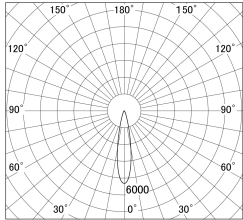

Item no. DD133-0520W9035

Series Name: Φ80 series (DD133)

■ Lighting Distribution Curve (cd/1000 lm)

■ Direct Horizontal Illuminance DD133-0520W9035

Installation	Recessed mount
Type	Lens type small adjustable downlight
Fixture wattage	5W
Beam angle	21deg
Color Temp.	3500K
CRI	Ra>90
Luminous	519 lm
Body	Die-castaluminumalloy
Body finish	N/A
Trim finish	White
Reflector finish	N/A
IP Rate	IP20
Light source	COB module
Input Voltage	AC220~240V
Dimming Type	Non-Dimmable
Certificate	CE,CCC
Cut Hole	80mm