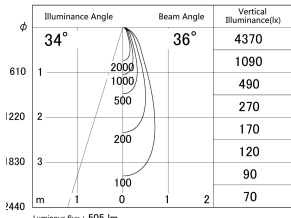

Item no. DD133-0535W9035

Series Name: Φ 80 series (DD133)

■ Lighting Distribution Curve (cd/1000 lm)

Installation	Recessed mount
Type	Lens type small adjustable downlight
Fixture wattage	5W
Beam angle	36deg
Color Temp.	3500K
CRI	Ra>90
Luminous	506 lm
Body	Die-cast aluminum alloy
Body finish	N/A
Trim finish	White
Reflector finish	N/A
IP Rate	IP20
Light source	COB module
Input Voltage	AC220~240V
Dimming Type	Non-Dimmable
Certificate	CE,CCC
Cut Hole	80mm