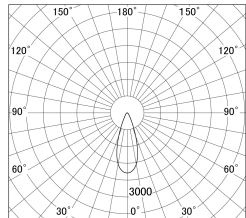

■ Lighting Distribution Curve (cd/1000 lm)