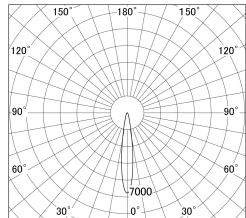

Item no. DD133-0815W9040

Series Name: Φ 80 series (DD133)

Installation	Recessed mount
Type	Lens type small adjustable downlight
Fixture wattage	7.5W
Beam angle	16deg
Color Temp.	4000K
CRI	Ra>90
Luminous	635 lm
Body	Die-cast aluminum alloy
Body finish	N/A
Trim finish	White
Reflector finish	N/A
IP Rate	IP20
Light source	COB module
Input Voltage	AC220~240V
Dimming Type	Non-Dimmable
Certificate	CE,CCC
Cut Hole	80mm

■ Lighting Distribution Curve (cd/1000 lm)

■ Direct Horizontal Illuminance DD133-0815W9040