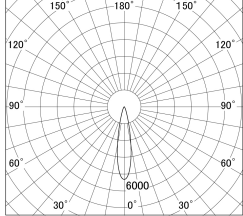

■ Lighting Distribution Curve (cd/1000 lm)