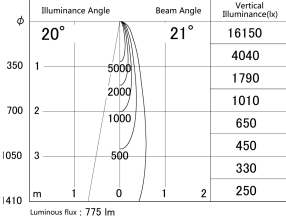

Item no. DD133-0820W9040

Series Name: Φ 80 series (DD133)

■ Lighting Distribution Curve (cd/1000 lm)

Installation	Recessed mount
Type	Lens type small adjustable downlight
Fixture wattage	7.5W
Beam angle	21deg
Color Temp.	4000K
CRI	Ra>90
Luminous	776 lm
Body	Die-cast aluminum alloy
Body finish	N/A
Trim finish	White
Reflector finish	N/A
IP Rate	IP20
Light source	COB module
Input Voltage	AC220~240V
Dimming Type	Non-Dimmable
Certificate	CE,CCC
Cut Hole	80mm