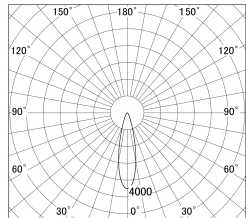

Item no. DD133-0825W9040

Series Name: Φ 80 series (DD133)

Installation	Recessed mount
Type	Lens type small adjustable downlight
Fixture wattage	7.5W
Beam angle	25deg
Color Temp.	4000K
CRI	Ra>90
Luminous	738 lm
Body	Die-castaluminumalloy
Body finish	N/A
Trim finish	White
Reflector finish	N/A
IP Rate	IP20
Light source	COB module
Input Voltage	AC220~240V
Dimming Type	Non-Dimmable
Certificate	CE,CCC
Cut Hole	80mm

■ Lighting Distribution Curve (cd/1000 lm)

■ Direct Horizontal Illuminance DD133-0825W9040