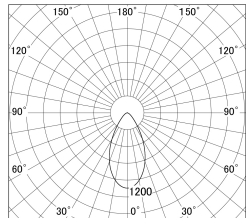

Item no. DD133-0850W9040

Series Name: Φ 80 series (DD133)

Installation	Recessed mount
Type	Lens type small adjustable downlight
Fixture wattage	7.5W
Beam angle	53deg
Color Temp.	4000K
CRI	Ra>90
Luminous	714 lm
Body	Die-cast aluminum alloy
Body finish	N/A
Trim finish	White
Reflector finish	N/A
IP Rate	IP20
Light source	COB module
Input Voltage	AC220~240V
Dimming Type	Non-Dimmable
Certificate	CE,CCC
Cut Hole	80mm

■ Lighting Distribution Curve (cd/1000 lm)

■ Direct Horizontal Illuminance DD133-0850W9040