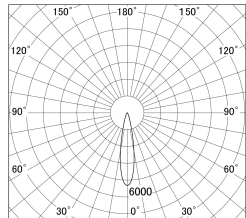

Item no. DD133-0520W9040

Series Name: Φ80 series (DD133)

Installation	Recessed mount
Type	Lens type small adjustable downlight
Fixture wattage	5W
Beam angle	21deg
Color Temp.	4000K
CRI	Ra>90
Luminous	529 lm
Body	Die-castaluminumalloy
Body finish	N/A
Trim finish	White
Reflector finish	N/A
IP Rate	IP20
Light source	COB module
Input Voltage	AC220~240V
Dimming Type	Non-Dimmable
Certificate	CE,CCC
Cut Hole	80mm

■ Lighting Distribution Curve (cd/1000 lm)

■ Direct Horizontal Illuminance DD133-0520W9040